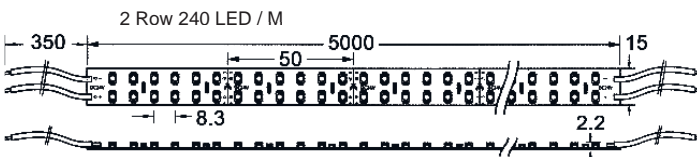

LED Strip Light 1 Color - Multi Line

ITSL-15

ITSL-16

ITSL-17

ITSL-19

ENERGY SAVING
Dimmable (0% to 100%)
Operation: -20°C to +50°C

12 VDC | 24 VDC | INDOOR/OUTDOOR

Bare (12.2mm, 15mm, IP20) | Silicon (12.5mm, 15mm, IP65) | Silicon Tube Silicon (15mm, 18mm, IP66)

120° Constant Voltage

REF.	LED Qty / M	Watt / M	Lumen / M	Voltage
ITSL-15-240L	240 LED	19.2W	480-1,440	24VDC
ITSL-16-240L	240 LED	19.2W	480-1,440	24VDC
ITSL-17-180L	180 LED	14.4W	360-1,080	12VDC
ITSL-19-360L	360 LED	28.8W	720-2,160	24VDC