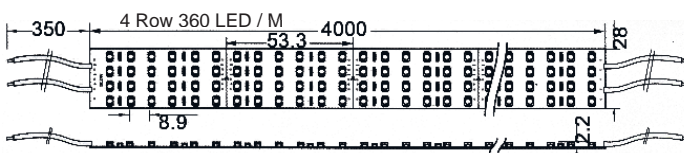

LED Strip Light 1 Color - Multi Line

ITSL-15

ITSL-16

ITSL-17

ITSL-19

ENERGY SAVING
Dimmable (0% to 100%)
Operation: -20°C to +50°C

12 VDC | 24 VDC | INDOOR/OUTDOOR

Bare (12.2mm, 15mm, IP20) | Silicon (12.5mm, 15mm, IP65) | Silicon Tube Silicon (15mm, 18mm, IP66)

120° Constant Voltage

REF.	LED Qty / M	Watt / M	Lumen / M	Voltage
ITSL-15-240L	240 LED	19.2W	480-1,440	24VDC
ITSL-16-240L	240 LED	19.2W	480-1,440	24VDC
ITSL-17-180L	180 LED	14.4W	360-1,080	12VDC
ITSL-19-360L	360 LED	28.8W	720-2,160	24VDC