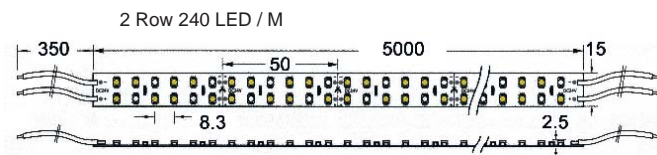

LED Strip Light 1 Color - Multi Line

ITSL-15

ITSL-16

ITSL-17

ITSL-19

ENERGY SAVING
Dimmable (0% to 100%)
Operation: -20°C to +50°C

12 VDC | 24 VDC | INDOOR/OUTDOOR

Bare (12.2mm, 15mm, IP20) | Silicon (12.5mm, 15mm, IP65) | Silicon Tube Silicon (15mm, 18mm, IP66)

120° Constant Voltage

REF.	LED Qty / M	Watt / M	Lumen / M	Voltage
ITSL-15-240L	240 LED	19.2W	480-1,440	24VDC
ITSL-16-240L	240 LED	19.2W	480-1,440	24VDC
ITSL-17-180L	180 LED	14.4W	360-1,080	12VDC
ITSL-19-360L	360 LED	28.8W	720-2,160	24VDC