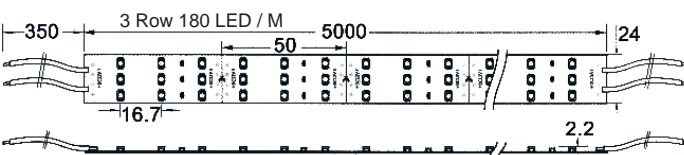

LED Strip Light 1 Color - Multi Line

ITSL-15

ITSL-16

ITSL-17

ITSL-19

ENERGY SAVING
Dimmable (0% to 100%)
Operation: -20°C to +50°C

12 VDC | 24 VDC | INDOOR/OUTDOOR

Bare (12.2mm, 15mm, IP20) | Silicon (12.5mm, 15mm, IP65) | Silicon Tube Silicon (15mm, 18mm, IP66)

120° Constant Voltage

REF.	LED Qty / M	Watt / M	Lumen / M	Voltage
ITSL-15-240L	240 LED	19.2W	480-1,440	24VDC
ITSL-16-240L	240 LED	19.2W	480-1,440	24VDC
ITSL-17-180L	180 LED	14.4W	360-1,080	12VDC
ITSL-19-360L	360 LED	28.8W	720-2,160	24VDC