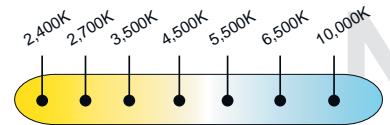

LED Strip Light 1 Color - Multi Line

ITSL-15

ITSL-16

ITSL-17

ITSL-19

ENERGY SAVING
Dimmable (0% to 100%)
Operation: -20°C to +50°C

12 VDC | 24 VDC | INDOOR/OUTDOOR

Bare (12.2mm, 15mm, IP20) | Silicon (12.5mm, 15mm, IP65) | Silicon Tube Silicon (15mm, 18mm, IP66)